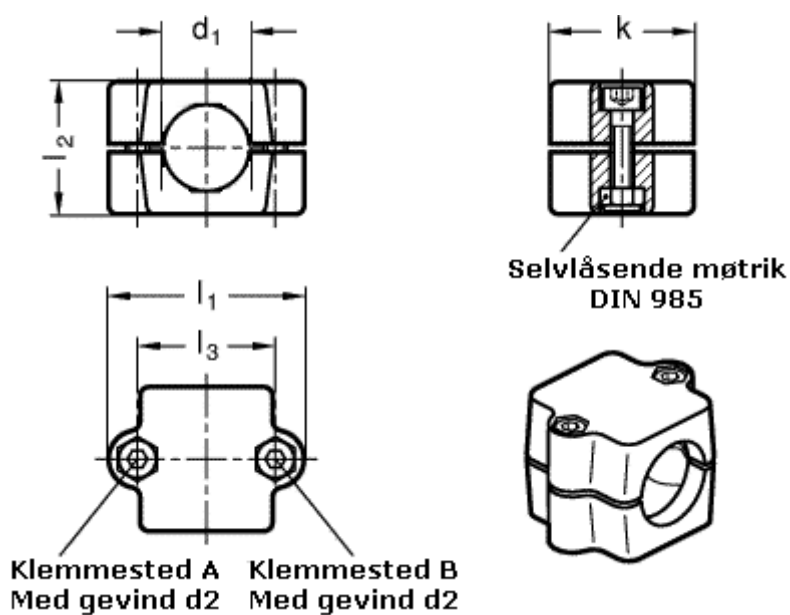

Article number: 20241B45352BL
Description: E+G Tube connector
GN 241-B45-35-BL

Measures

d1 = 45
d2 = M10
k = 76
l1 = 98
l2 = 70
l3 = 73